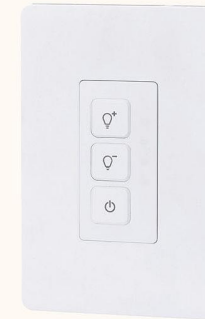

BNL-60/U3T-8
In-wall Wi-Fi Dimmer Switch
Single Way Wiring

APP remote control
Up to 15 ON/OFF programs daily
With countdown function
With manual ON/OFF function
Amazon alexa and Google assistant control
Support 802.11b/g/n 2.4GHz Wi-Fi
125V~, 60Hz
150W LED
150W CFL
400W INC

Item No.	USB Port	Quick Charge	USB Specification
BNC-60/U194WT	1C	NO	5V DC 2.4A per port
BNC-60/U194WTQ	1C	YES	QC/PD/Samsung-AFC/Huawei-FCP Type C: 20W Max.