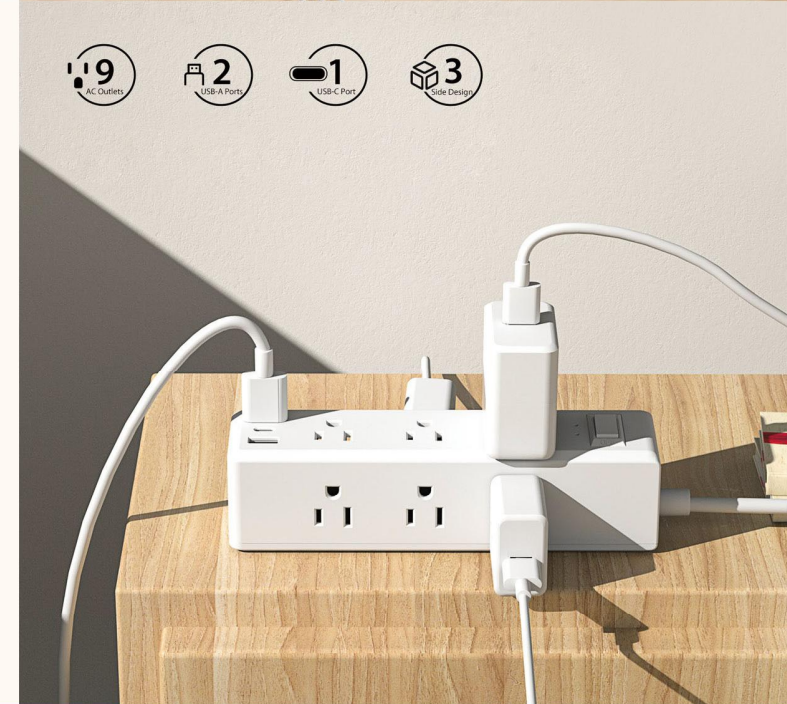

**BNPS-60/U160WT**

**6 Way Wi-Fi Power Strip with 4 USB Ports**

APP remote control  
 Six outlets individual control  
 Up to 15 ON/OFF programs daily  
 With manual ON/OFF function  
 Amazon alexa and Google assistant control  
 Support 802.11b/g/n 2.4GHz Wi-Fi  
 With output indicator  
 With surge protector  
 With overload protector  
 USB charger ports:  
 Type A\*2 + Type C\*2  
 USB Max. Output: 5V DC 4.8A total  
 USB Max. Output: 5V DC 2.4A per port  
 125V~, 60Hz, 15A, 1875W

# USA USB POWER HUBS

**BAINIAN** SMART HOME

**BNC-60/U172**  
9+3 USB Power Hub

With surge protector  
With overload protector  
125V~, 60Hz, 15A, 1875W

Item No.	USB Port	Surge Protection	USB Specification
BNC-60/U172	2A+1C	YES	5V DC 3.4A total, 5V DC 2.4A per port
BNC-60/U172Q	2A+1C	YES	QC/PD/Samsung-AFC/Huawei-FCP; Type C: 20W Max. Type C+USB A: 5V DC 3.0A Max. USB A: 5V DC 2.4A Max. per port

**BNC-60/U173**  
6+3 USB Power Hub

With surge protector  
With overload protector  
125V~, 60Hz, 15A, 1875W

Item No.	USB Port	Surge Protection	USB Specification
BNC-60/U173	2A+1C	YES	5V DC 3.4A total, 5V DC 2.4A per port
BNC-60/U173Q	2A+1C	YES	QC/PD/Samsung-AFC/Huawei-FCP; Type C: 20W Max. Type C+USB A: 5V DC 3.0A Max. USB A: 5V DC 2.4A Max. per port