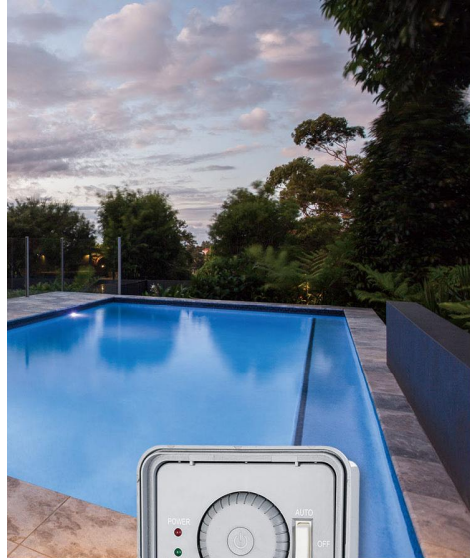

### Timer and Schedule

Automatically turn ON/OFF pool lighting or pump according to your setting schedules