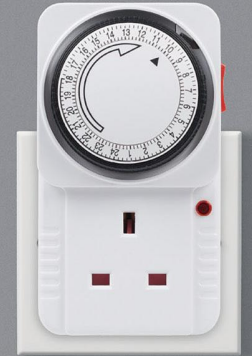

BND-50/E70
24 Hour Mechanical Timer, IP44

For outdoor use
48 ON/OFF per day
Without indicator
Without switch knob
With children protector
With grounded pin
Min. Setting time: 15 minutes
Max. Setting time: 24 hours
240V~, 50Hz, 13A

BND-50/SE2
Weekly Digital Timer, IP20

8 ON/OFF per day
24 hours or AM/PM display
Without indicator
With children protector
With Ni-MH rechargeable battery
With summer/winter time
With random function
With grounded pin
Min. Setting time: 1 minute
Max. Setting time: 7 days
240V~, 50Hz, 13A

BND-50/SE36A
Weekly Digital Timer, IP20

9 ON/OFF per day
24 hours & AM/PM display shiftable
With power and load indicator
With children protector
With Ni-MH rechargeable battery
With summer/winter time
With random function
With grounded pin
With countdown function:
countdown time:
100 hours to 1 second
Min. Setting time: 1 second
Max. Setting time: 7 days
240V~, 50Hz, 13A